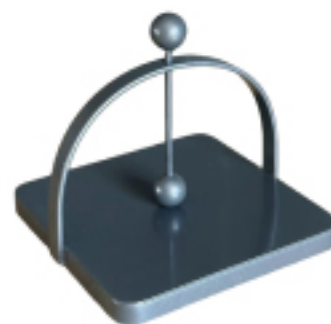

Model : HRC040

Size : 180 X 180 X 55

Desc : Napkin Holder;  
Stainless Steel;  
Golden Plating

Model : HRC041

Size : 177 X 92 X 120

Desc : Napkin Holder;  
Stainless Steel;  
Golden Plating

Model : HRC042

Size : 400 X 150 X 195

Desc : Coffee Station Organizer;  
Iron Wire;  
Powder Spraying

Model : HRC043

Size : 90 X 84 X 198

Desc : Mug Holder;  
Stainless Steel;  
Rose Gold Plating

Model : HRC044

Size :  $\Phi$ 210 X 475

Desc : Glasses Holder;  
Stainless Steel

Model : HRC045

Size :  $\Phi$ 290 X 440

Desc : Wine Serving Rack;  
Iron Wire;  
Powder Spraying

Model : HRC046

Size : 135 X 135 X 113

Desc : Napkin Holder;  
Iron Wire;  
Powder Spraying

Model : HRC047

Size : 135X 135 X 125