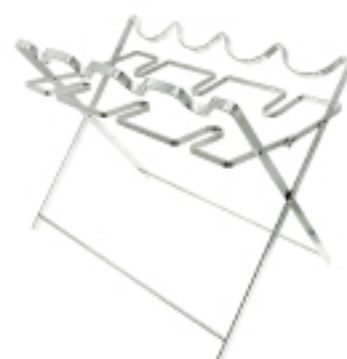

Desc : Pet Bowl Holder;  
Stainless Steel;  
Choco Plating

Model : L077

Size :  $\Phi$ 73 X 60

Desc : Pet Bowl Holder;  
Stainless Steel;  
Choco Plating

Model : L078

Size : 214X 173 X 50

Desc : Pet Bowl Holder;  
Stainless Steel;  
Choco Plating

Model : L079

Size : 285 X 120 X 95

Desc : Storage Rack;  
Iron Wire;  
Powder Spraying

Model : L080

Size : 235 X 200 X 375

Desc : Afternoon Tea Stand;  
Stainless Steel;  
Golden Plating

Model : L081

Size : 385 X 250 X 300

Desc : Wine Rack;  
Stainless Steel

Model : L082

Size : 175 X 180 X 400

Desc : Wine Rack;  
Iron Wire;  
Powder Spraying

Model : L083

Size : 217 X 165 X 320

Desc : Wine Rack;  
Stainless Steel;  
Golden Plating