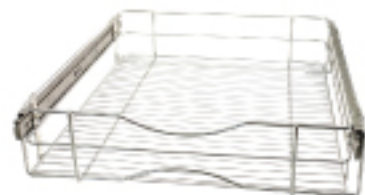

Model : KT061

Size : 400 X 265 X 405

Desc : Wall Mounted Dish

Rack;

Stainless Steel;

Water Pan X 1

Model : KT062

Size : 540 X 500 X 145