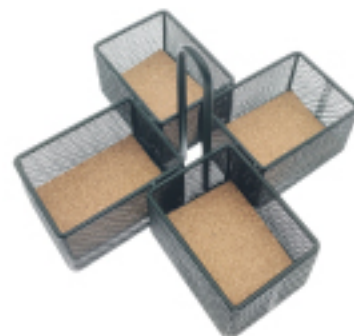

Size : 325 X 325 X 320

Desc : Wine Rack;  
Stainless Steel

Model : L087

Size : 250X 250 X 290

Desc : Coffee Capsule Organizer;  
Iron Wire;  
Powder Spraying

Model : L088

Size : 160 X 65 X 85

Desc : Stationery Storage Basket;  
Iron Wire;  
Powder Spraying

Model : L089

Size : 192 X 192 X 120

Desc : Tea Bag Holder;  
Iron Wire;  
Powder Spraying

Model : L090

Size : 340 X 26 X 215

Desc : Wall Mounted Wine Rack;  
Iron Wire;  
Powder Spraying

Model : L091

Size : 156 X 26 X 140