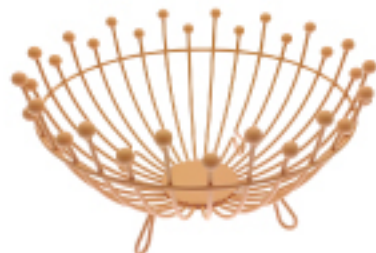

Iron Wire;

Golden Plating

Model : L044

Size :  $\Phi$ 230 X 143

Desc : Fruit Basket;

Iron Wire;

Powder Spraying

Model : L045