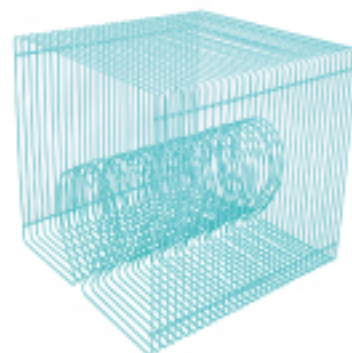

Size : 900 X 605 X 900

Desc : Computer Desk;  
Iron Tube;  
Powder Spraying

Model : WF004

Size : 395 X 405 X 305

Desc : Iron Wire;  
Powder Spraying

Model : WF005

Size : 400 X 390 X 400

Desc : Iron Wire;  
Powder Spraying