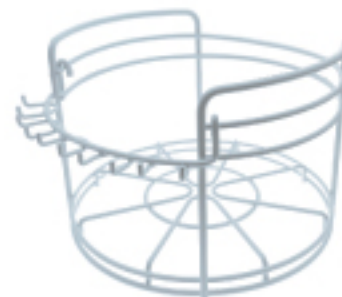

Size : 400 X 230 X 190

Desc : Cooling Rack;

Stainless Steel

Model : KT065

Size :  $\Phi$ 215 X 150

Desc : Plates Holder;

Iron Wire;

Powder Spraying