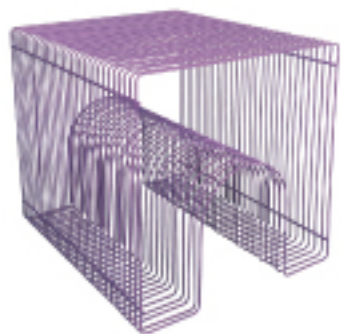

Model : WF007
Size : 390 X 340 X 340
Desc : Iron Wire;
Powder Spraying