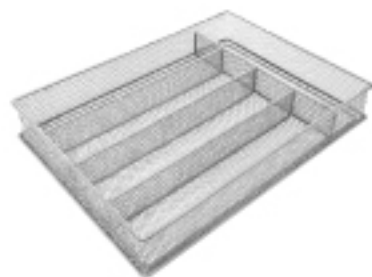

Desc : Storage Rack;

Stainless Steel;

Kitchen Roll Holder X 1

Model : KT015

Size : 400 X 230 X 205

Desc : Cooling Rack;

Stainless Steel

Model : KT016