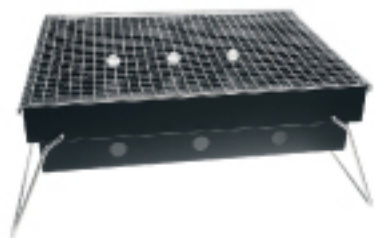

## BBQ & Outdoors

Model : BO001

Size : 370 X 280 X 150

Desc : Disposable Grill (Charcoal included);

Iron Wire;

Chrome Plating

Model : BO002

Size : 295 X 240 X 170

Desc : Portable Grill;  
Stainless Steel

Model : BO003

Size : 240 X 230 X 110

Desc : Portable Folding Grill;  
Powder Coating

Model : BO004

Size : 400 X 300 X 185

Desc : Portable Grill;  
Powder Coating

Model : BO005