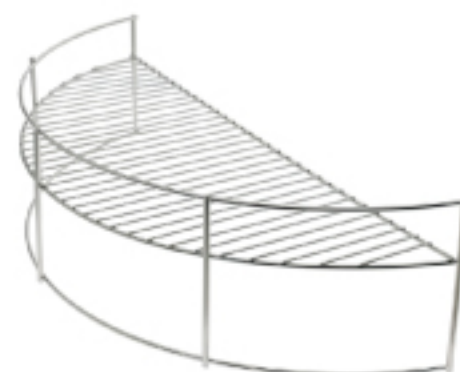

Model : BO026
Size : 450 X 170 X 115
Desc : Warming Rack;
Stainless Steel