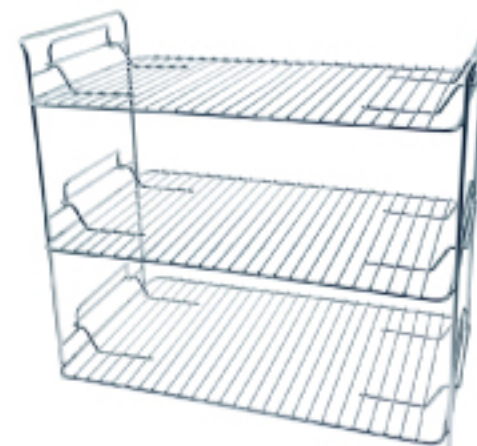

Model : BO038

Size : 407 X 252 X 80

Desc : Cooking Grill;
Iron Wire;
Non-stick Coating

Model : BO039

Size : $\Phi 398 \times 75$

Desc : Cooking Grill;
Stainless Steel

Model : BO041

Size : 250 X 600
(Basket : 312 X 250)

Desc : Grilling Basket;
Iron Wire;
Non-stick Coating

Model : BO043

Size : 485 X 275

Desc : Cooking Rack;
Iron Wire;
Non-stick Coating

Model : BO040

Size : 110 X 140

Desc : Chicken Roast Rack;
Stainless Steel