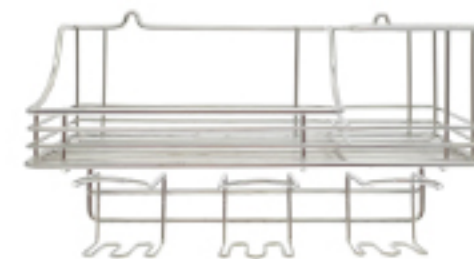

Desc : Storage Shelf with Towel Bar;
Stainless Steel

Model : B011

Size : 498 X 45

Desc : Hanger;
Stainless Steel

Model : B012

Size : 660 X 140

Desc : Toilet Rolls Holder;
Stainless Steel

Model : B013

Size : 200 X 50 X 235

Desc : Storage Shelf with Toilet
Paper Roll Bar;
Stainless Steel

Model : B014

Size : 315 X 130 X 130

Desc : Storage Rack with
Paper Roll Holder;
Stainless Steel

Model : B015

Size : 300 X 103 X 65

Desc : Double Tier Hook Shelf,
Stainless Steel

Model : B016

Size : 600 X 160

Desc : Double Tier Coat Rack;
Powder Spraying

Model : B017

Size : 260 X 100 X 550

Desc : Teeth Brush Holder;
Stainless Steel

Model : B018