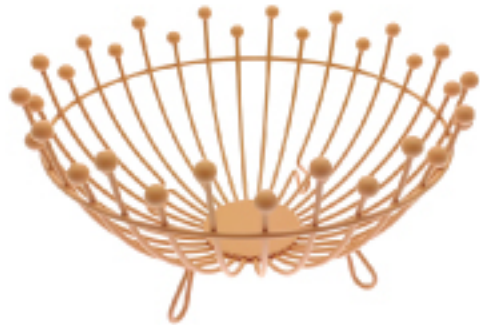

Model : L045

Size : Φ 230X 120

Desc : Fruit Basket;

Iron Wire;

Powder Spraying