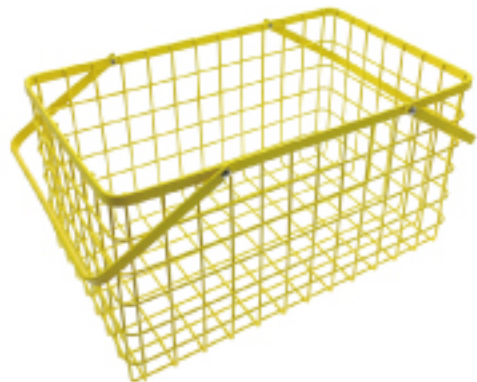

Model : WF012
Size : $\Phi 290$ X 900
Desc : Storage Bucket;
Iron Wire;
Powder Spraying

Model : WF013
Size : 600 X 250 X 810
Desc : Side Table;
Iron Wire;
Powder Spraying

Model : WF014
Size : 415 X 100 X 700
Desc : Umbrella Stand;
Iron Wire;
Powder Spraying

Model : WF015
Size : 600 X 200 X 600
Desc : Wall Shelf;
Iron Wire;
Powder Spraying

Model : WF016
Size : 365 X 225 X 100
Desc : Storage Basket;
Iron Wire;
Powder Spraying

Model : WF017
Size : 365 X 225 X 200
Desc : Storage Basket;
Iron Wire;
Powder Spraying