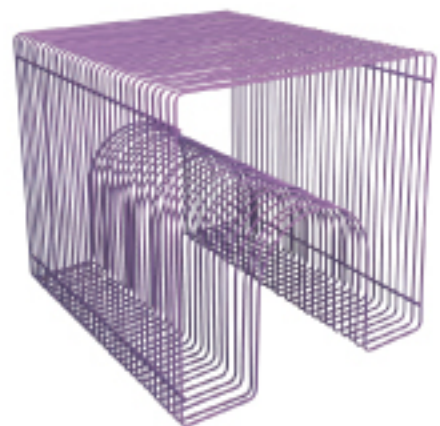

Model : WF007
Size : 390 X 340 X 340
Desc : Iron Wire;
Powder Spraying