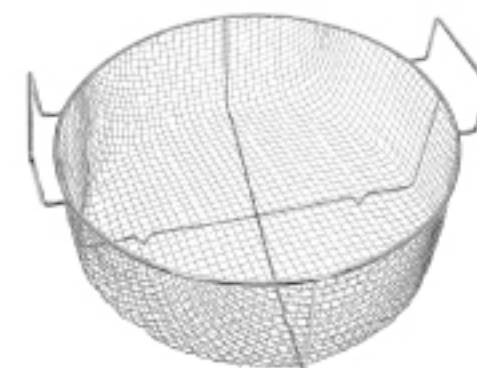

Model : KT034

Size : Φ 250 X 95

Desc : Food Basket;

Stainless Steel;

Knitted Wire Mesh