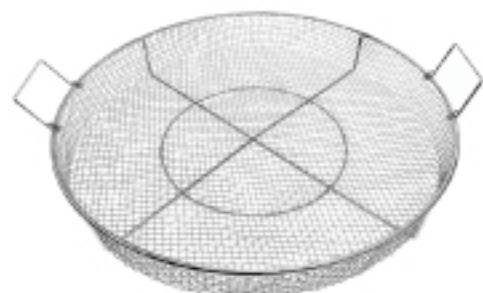

Desc : Food Basket;
Stainless Steel;
Square Wire Mesh

Model : KT031

Size : 260 X 103

160 X 103 X 48 (Basket)

Desc : Food Basket;

Stainless Steel;

Square Wire Mesh

Model : KT032

Size : 195 X 104

104 X 104 X 74 (Basket)

Desc : Food Basket;

Stainless Steel;

Square Wire Mesh

Model : KT033

Size : Φ 400 X 55

Desc : Food Basket;