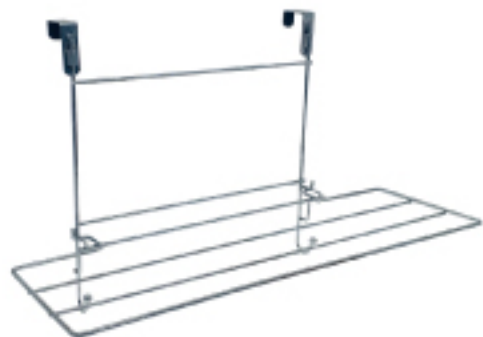

Model : B006
Size : 200 X 135
Desc : Over the Door Rack;
Stainless Steel