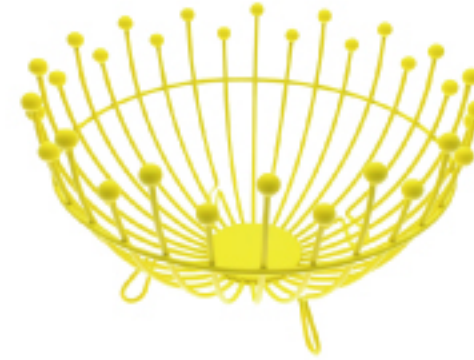

Model : L044

Size : Φ 230 X 143

Desc : Fruit Basket;

Iron Wire;

Powder Spraying