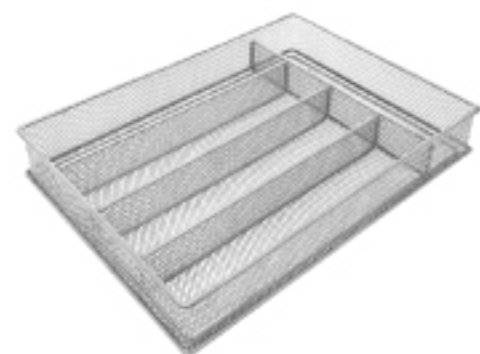

Model : KT016

Size : 320 X 235 X 50

Desc : Cutlery Basket;

Stainless Steel