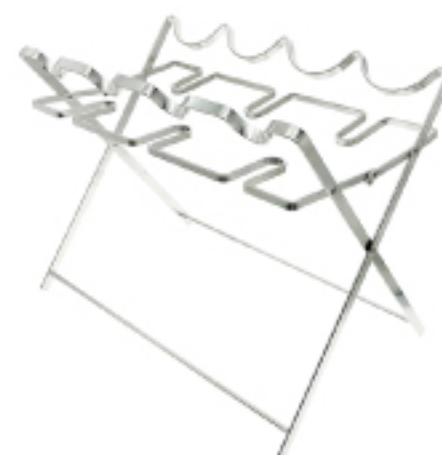

Model : L075

Size : 193 X 193 X 97

Desc : Pet Bowl Holder;
Stainless Steel;
Choco Plating

Model : L076

Size : 187 X 134 X 70

Desc : Pet Bowl Holder;
Stainless Steel;
Choco Plating

Model : L077

Size : Φ 73 X 60

Desc : Pet Bowl Holder;
Stainless Steel;
Choco Plating

Model : L078

Size : 214X 173 X 50

Desc : Pet Bowl Holder;
Stainless Steel;
Choco Plating

Model : L079

Size : 285 X 120 X 95

Desc : Storage Rack;
Iron Wire;
Powder Spraying

Model : L080

Size : 235 X 200 X 375

Desc : Afternoon Tea Stand;
Stainless Steel;
Golden Plating

Model : L081

Size : 385 X 250 X 300

Desc : Wine Rack;
Stainless Steel

Model : L082

Size : 175 X 180 X 400