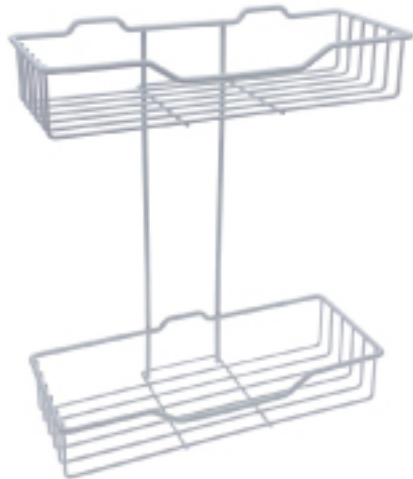

Book Stand X 1;

Adjustable (670~900)

Model : B002
Size : 290 X 245
Desc : Corner Rack;
Stainless Steel

Model : B003
Size : 210 X 245
Desc : Corner Rack;
Stainless Steel

Model : B004
Size : 225 X 325
Desc : Bathroom Storage Rack;
Iron Wire;
PE Coating