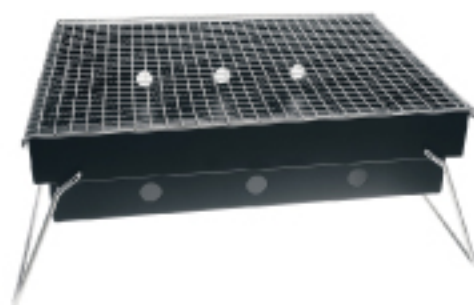

Size : 370 X 280 X 150

Desc : Disposable Grill (Charcoal included);

Iron Wire;

Chrome Plating

Model : BO002

Size : 295 X 240 X 170

Desc : Portable Grill;
Stainless Steel

Model : BO003

Size : 240 X 230 X 110

Desc : Portable Folding Grill;
Powder Coating

Model : BO004

Size : 400 X 300 X 185

Desc : Portable Grill;
Powder Coating

Model : BO005

Size : 330 X 225 X 110

Desc : Disposable Grill ;
Aluminum Tray

Model : BO006

Size : Φ 270 X 100

Desc : Disposable Grill ;
Aluminum Tray

Model : BO007

Size : Φ 175 X 120

Desc : Outdoor Gas Stove;
Enamel Coating

Model : BO008

Size : Φ 560 X 890