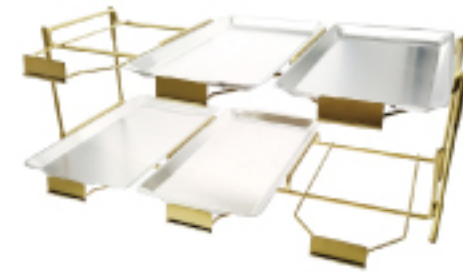

Model : HRC027
Size : 220 X 220 X 360
Desc : Food Serving Stand;
Stainless Steel;
Golden Plating

Model : HRC024
Size : 130 X 130 X 140 (S)
160 X 160 X 200 (M)
180 X 180 X 260 (L)
Desc : Food Serving Stand;
Stainless Steel;
Golden Plating

Model : HRC026
Size : Φ 220 X 360
Desc : Food Serving Stand;
Stainless Steel;
Golden Plating

Model : HRC028
Size : 220 X 220 X 360
Desc : Food Serving Stand;
Stainless Steel;
Golden Plating

Model : HRC029

Size : 385 X 230 X 325

Desc : Food Serving Stand;

Stainless Steel;

Choco Plating;

Stainless Steel Tray X 2

Model : HRC030

Size : 635 X 315 X 250

Desc : Food Serving Stand;