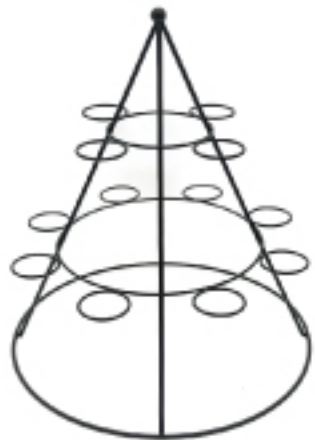

Stainless Steel;

Golden Plating;

Stainless Steel Tray X 6

Model : HRC031

Size : 450 X 200 X 80

Desc : Food Display Basket;

Stainless Steel;

Golden Plating

Model : HRC032

Size : Φ 300 X 415

Desc : Food Display Stand;

Iron Wire;

Powder Spraying

Model : HRC033

Size : Φ 273 X 295

Desc : Food Display Stand;