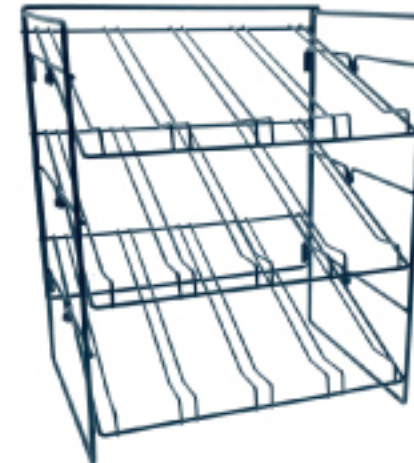

Model : L038

Size : 290 X 235 X 350

Desc : Coffee Capsule Stand;
Iron Wire;
Powder Spraying